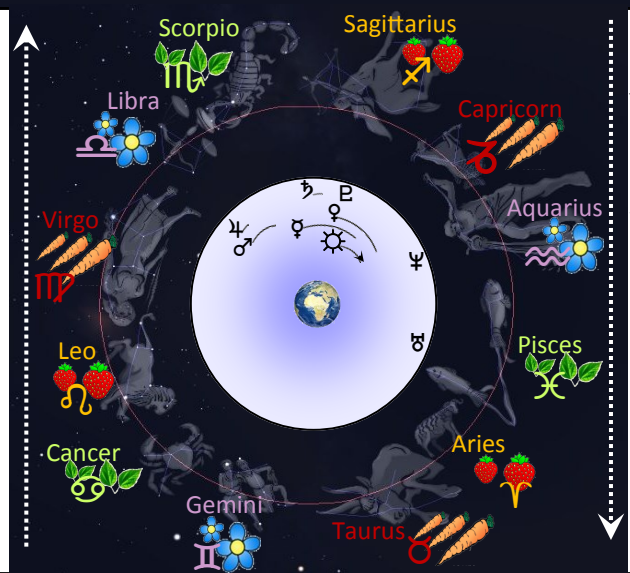

Date	Time	Event
01	22:00	Mercury at Greatest Elong: 22.7°W
	23:48	Moon at Perigee: 356566 km
02	04:24	<b>FULL MOON</b>
03	08:00	Earth at Perihelion: 0.98329 AU
	22:00	Quadrantid Meteor Shower
04	09:48	Moon at Ascending Node
09	00:25	<b>LAST QUARTER MOON</b>
	08:00	Venus at Superior Conjunction
15	04:09	Moon at Apogee: 406461 km
17	04:16	<b>NEW MOON</b>
18	16:28	Moon at Descending Node
23	19:00	Venus at Aphelion
24	00:20	<b>FIRST QUARTER MOON</b>
25	13:00	Mercury at Aphelion
30	11:57	Moon at Perigee: 358995 km
31	15:27	<b>FULL MOON</b>
	15:30	Total Lunar Eclipse; mag=1.315
	20:46	Moon at Ascending Node

- Sun:** 1-17 Sagittarius ♐, 18-31 Capricorn ♑
- Mercury:** 1-8 Scorpio ♏, 9-30 Sagittarius ♐, 30-31 Capricorn ♑
- Venus:** 1-16 Sagittarius ♐, 16-31 Capricorn ♑
- Mars:** 1-23 Libra ♎, 23-31 Scorpio ♏
- Jupiter:** Libra ♎
- Saturn:** Sagittarius ♐
- Uranus:** Pisces ♓
- Neptune:** Aquarius ♒
- Pluto:** Sagittarius ♐